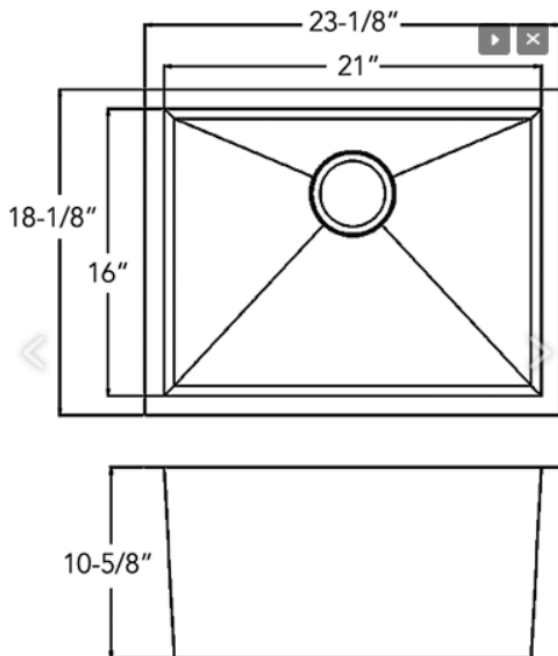

LB-1400

- **16 Gauge Under Mount**
- **State-Of-The-Art Forming & Finishing Techniques**
- **High Quality AISI304 18/10 Cr-Ni Stainless Steel**
- **High Luster Satin Finish**
- **Full Undercoat Sound Shield With Bottom & Side Pads**
- **Limited Lifetime Warranty**

Available Accessories

LB-1400 - Stainless sink measurement *Item 1 of 4*