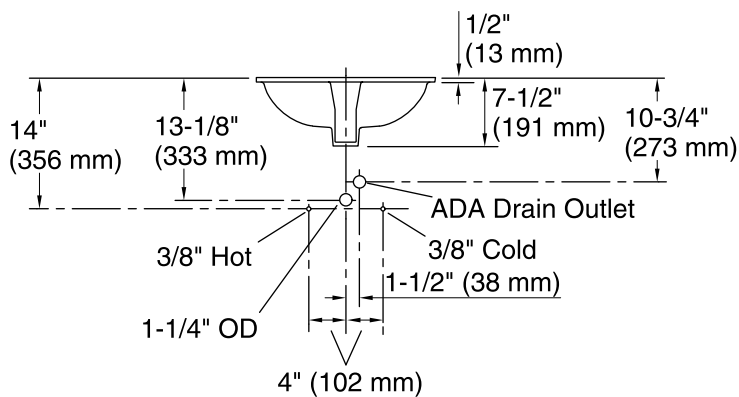

Features

- Vitreous china.
- Under-mount
- With overflow.
- Available with KOHLER Artist Editions designs
- 19-1/4" (489 mm) x 16-1/4" (413 mm)

Recommended Accessories

K-8998 P-Trap

Components

Additional included component/s: 1193643 Basin Clamps.

Technical Information

All product dimensions are nominal.

Installation:	Under-mount
Bowl area:	Length: 17" (432 mm) Width: 14" (356 mm) With overflow: Yes Water depth: 4" (102 mm)
Bowl area:	With overflow: Yes
Drain hole:	1-3/4" (44 mm)
Template:	1151011-7, required, not included