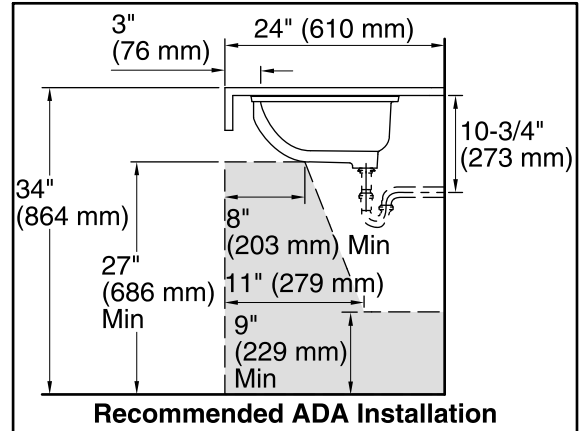

Features

- Vitreous china.
- Under-mount
- With overflow.
- Available with KOHLER Artist Editions designs
- 19-1/4" (489 mm) x 16-1/4" (413 mm)

Recommended Accessories

K-8998 P-Trap

Components

Additional included component/s: 1193643 Basin Clamps.

Technical Information

All product dimensions are nominal.

Installation:	Under-mount
Bowl area:	Length: 17" (432 mm) Width: 14" (356 mm) With overflow: Yes Water depth: 4" (102 mm)
Bowl area:	With overflow: Yes
Drain hole:	1-3/4" (44 mm)
Template:	1151011-7, required, not included