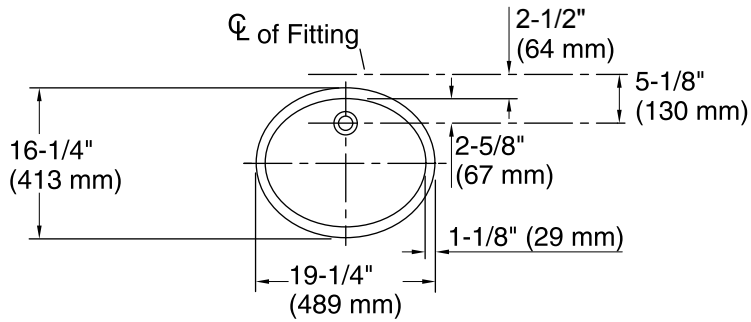

Features

- Vitreous china.
- Under-mount
- With overflow.
- Available with KOHLER Artist Editions designs
- 19-1/4" (489 mm) x 16-1/4" (413 mm)

Recommended Accessories

K-8998 P-Trap

Components

Additional included component/s: 1193643 Basin Clamps.

Technical Information

All product dimensions are nominal.

Installation:	Under-mount
Bowl area:	Length: 17" (432 mm) Width: 14" (356 mm) With overflow: Yes Water depth: 4" (102 mm)
Bowl area:	With overflow: Yes
Drain hole:	1-3/4" (44 mm)
Template:	1151011-7, required, not included