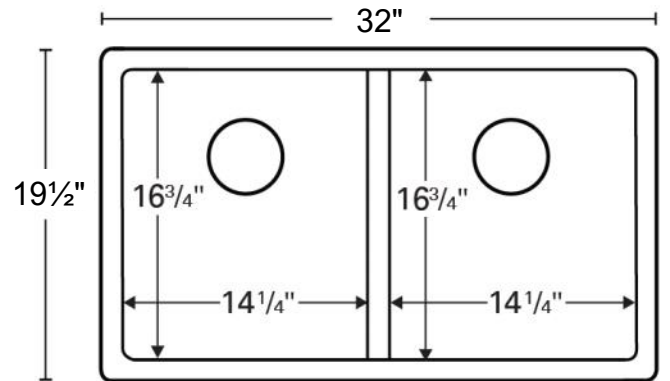

Sinks are listed with IAPMO and meet the requirements of the Uniform Plumbing Code, International Plumbing Code and the National Plumbing Code of Canada.

<b>Series:</b>	Quartz QU Series
<b>Material:</b>	80% quartz / 20% acrylic resin
<b>Installation Type:</b>	Undermount
<b>Configuration:</b>	Double equal bowl
<b>Overall dimensions:</b>	32" x 19-1/2"
<b>Left bowl dimensions:</b>	14-1/4" x 16-3/4" x 9"
<b>Right bowl dimensions:</b>	14-1/4" x 16-3/4" x 9"
<b>Drain size:</b>	3-1/2"
<b>Min. cabinet size:</b>	36"
<b>Template included:</b>	Yes
<b>Clips included:</b>	Yes
<b>Finishes / Colors:</b>	White, Bisque, Brown, Black, Grey, Concrete

We reserve the right to update product specifications without notice. Please visit [karran.com](http://karran.com) for the most current specification sheets. All dimensions are accurate to 1/4". REV 05-2022