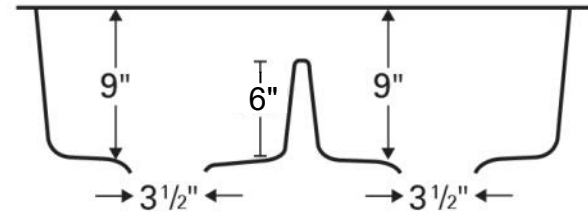

Sinks are listed with IAPMO and meet the requirements of the Uniform Plumbing Code, International Plumbing Code and the National Plumbing Code of Canada.

<b>Series:</b>	Quartz QU Series
<b>Material:</b>	80% quartz / 20% acrylic resin
<b>Installation Type:</b>	Undermount
<b>Configuration:</b>	Double equal bowl
<b>Overall dimensions:</b>	32" x 19-1/2"
<b>Left bowl dimensions:</b>	14-1/4" x 16-3/4" x 9"
<b>Right bowl dimensions:</b>	14-1/4" x 16-3/4" x 9"
<b>Drain size:</b>	3-1/2"
<b>Min. cabinet size:</b>	36"
<b>Template included:</b>	Yes
<b>Clips included:</b>	Yes
<b>Finishes / Colors:</b>	White, Bisque, Brown, Black, Grey, Concrete

We reserve the right to update product specifications without notice. Please visit [karran.com](http://karran.com) for the most current specification sheets. All dimensions are accurate to 1/4". REV 05-2022