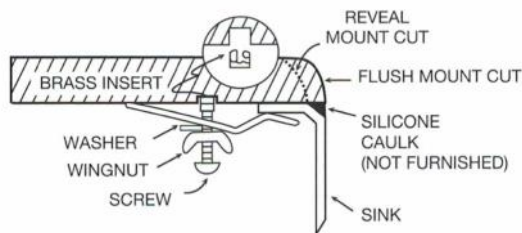

INSTALLATION METHOD

PROJECT INFORMATION

PROJECT: _____

CONTACT: _____

DATE: _____

NOTES: _____

_____

_____

APPROVAL:

OPTIONAL ACCESSORIES

MODELS	COLOR	STRAINER	FLANGE	GRIDS
• QU-810-WH	White	QBSWH	QDFWH	GR-6014
• QU-810-BI	Bisque	QBSBI	QDFBI	GR-6014
• QU-810-BL	Black	QBSBL	QDFBL	GR-6014
• QU-810-BR	Brown	QBSBR	QDFBR	GR-6014
• QU-810-CN	Concrete	QBSCN	QDFCN	GR-6014
• QU-810-GR	Grey	QBSGR	QDFGR	GR-6014

We reserve the right to update product specifications without notice. Please visit karran.com for the most current specification sheets. All dimensions are accurate to 1/4". REV 05-2022