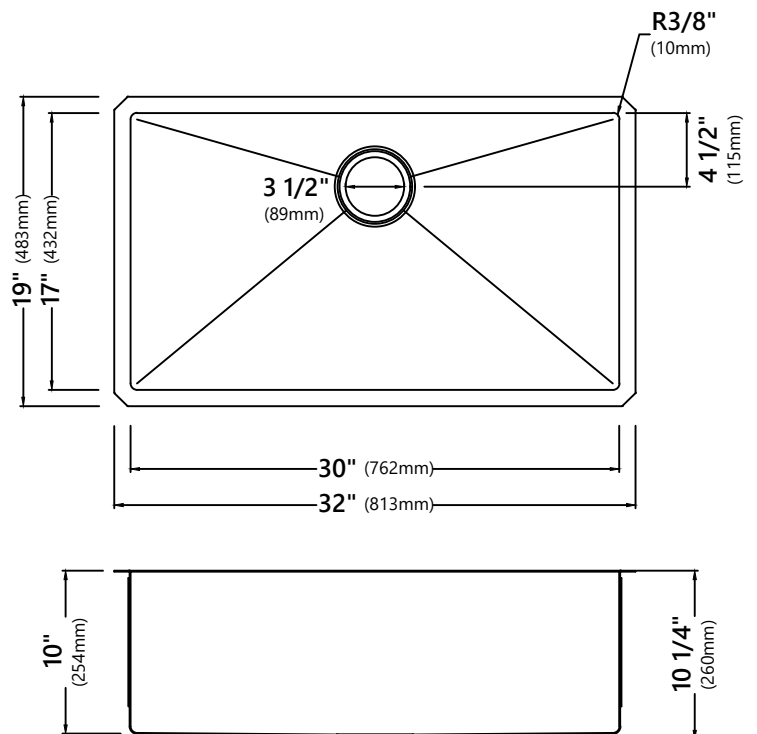

KHU100-32

32 Inch Undermount Single Bowl
Stainless Steel Kitchen Sink

Kräus®

SPECIFICATION SHEET

Sink Dimensions

Overall Dimensions: 32" x 19"

Bowl Dimensions: 30" x 17"

Sink Depth: 10"

Features

- 16 Gauge Stainless Steel Construction
- Single Bowl Undermount Handmade Sink
- Required Minimum Cabinet Size: 36" Left to Right, 24" Front to Back
- Rear Center-Set Drain
- 3 1/2" Drain Opening
- NoiseDefend Undercoating and Sound Dampening Pads

Accessories Included

- Basket Strainer BST-1
- Bottom Grid KBG-100-32
- Cut-Out Template
- Mounting Hardware
- Towel

CODES/STANDARDS:

Product Certification

cUPC (ASME A112.19.3/CSA B45.4)

Warranty

Kraus Limited Lifetime Warranty

see website for details www.kraususa.com