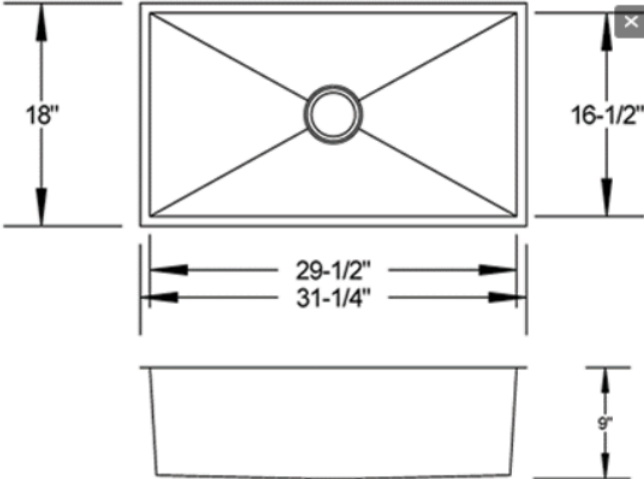

LB-1300

- 16 Gauge Under Mount
- State-Of-The-Art Forming & Finishing Techniques
- High Quality AISI304 18/10 Cr-Ni Stainless Steel
- High Luster Satin Finish
- Full Undercoat Sound Shield With Bottom & Side Pads
- Limited Lifetime Warranty

LB-1300 - stainless steel sink measurement

Available Accessories