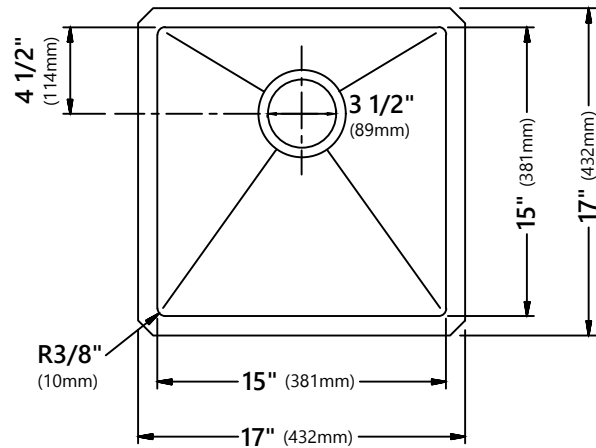

KHU101-17

17 Inch Undermount Single Bowl
Stainless Steel Kitchen Sink

Kräus®

SPECIFICATION SHEET

Sink Dimensions

Overall Dimensions: 17" x 17"

Bowl Dimensions: 15" x 15"

Sink Depth: 10"

Features

- 16 Gauge Stainless Steel Construction
- Undermount Installation
- Single Bowl Sink
- Required Minimum Cabinet Size: 21" Left to Right, 20" Front to Back
- Rear Center-Set Drain
- 3 1/2" Drain Opening
- NoiseDefend Undercoating and Sound Dampening Pads

Accessories Included

- Strainer ST-1
- Towel
- Cut-Out Template
- Mounting Hardware

CODES/STANDARDS:

Product Certification

cUPC (ASME A112.19.3/CSA B45.4)

Warranty

Kraus Limited Lifetime Warranty

see website for details www.kraususa.com